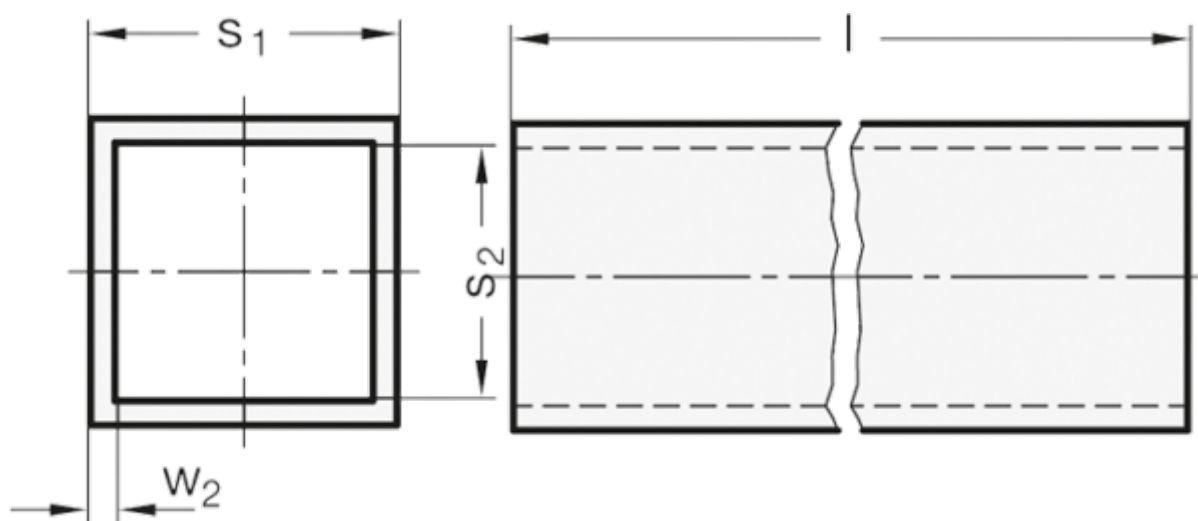

Article number: 20990NIV251000BL

Description: E+G GN 990 Construction tube square
GN 990-NI-V25-1000-BL

Measures

$l \pm 0.5$ = 1000

s1 = V25

s2 = 21

w2 = 2

Weight in (g) = 1449